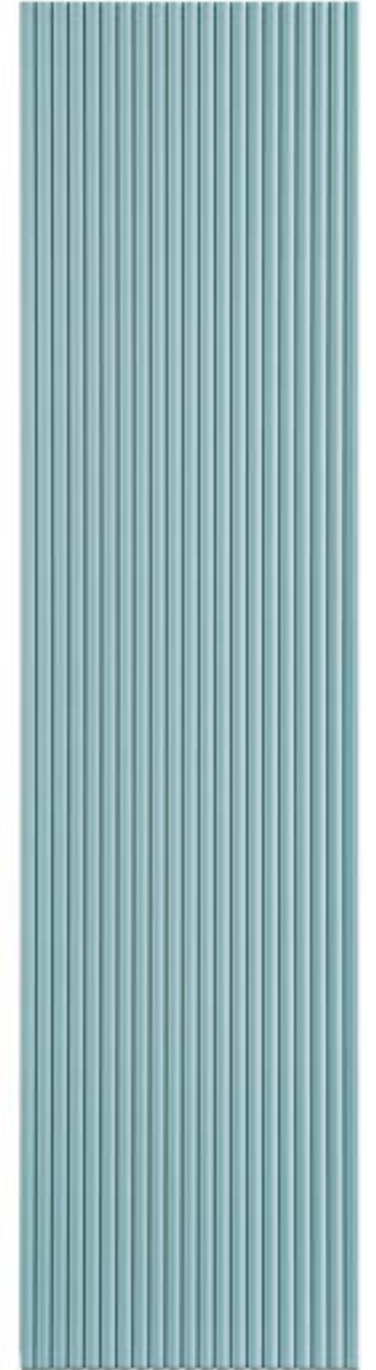

Takım Çekmece
Drawer Set