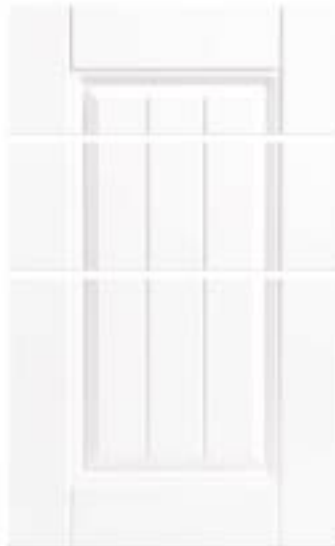

Camlı Kapak 428-6
428-6 Cabinet Doors
With Glass

Camlı Kapak 428
428 Cabinet Doors
With Glass

Model Kapak
Model Cabinet Doors
With Drawer

Takım Çekmece
Drawer Set

424 Model / 1237 Soft Somon
Model 423 / 1237 Soft Somon