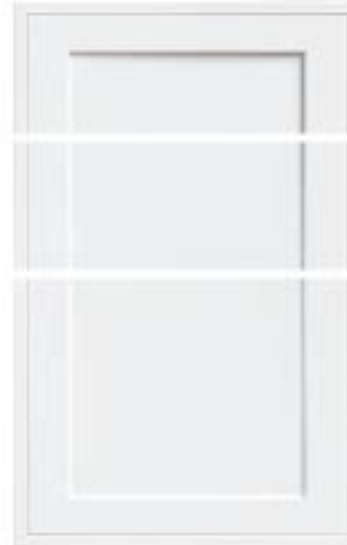

Takım Çekmece
Drawer Set